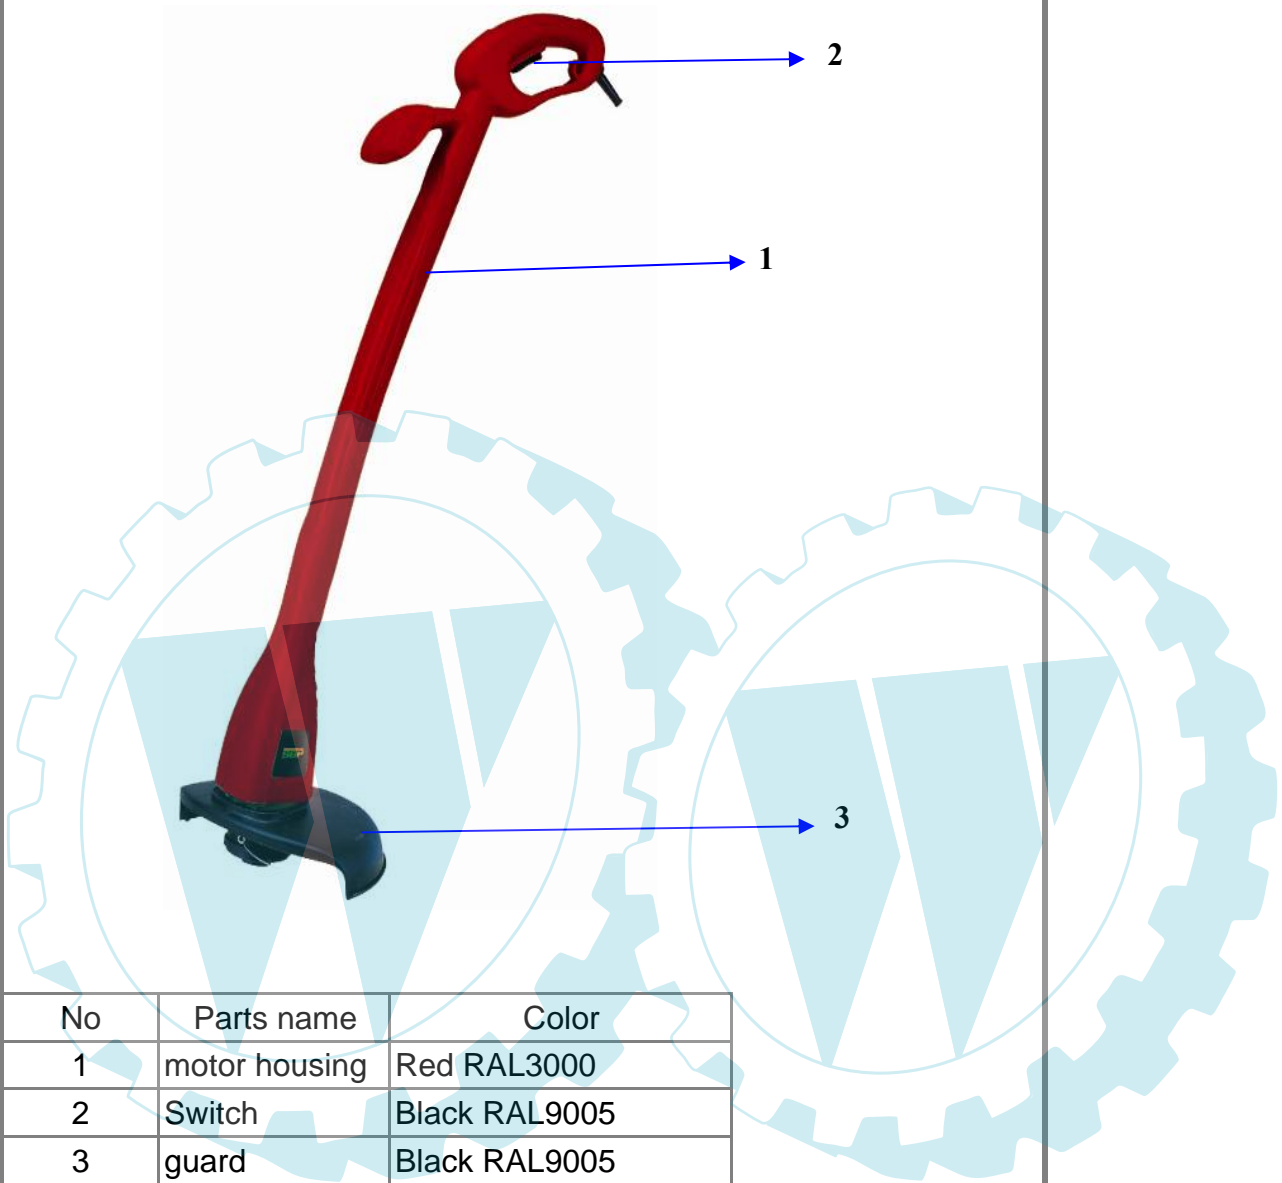

Product Color Combination

No	Parts name	Color
1	motor housing	Red RAL3000
2	Switch	Black RAL9005
3	guard	Black RAL9005

Remark:

FOR Hagebau