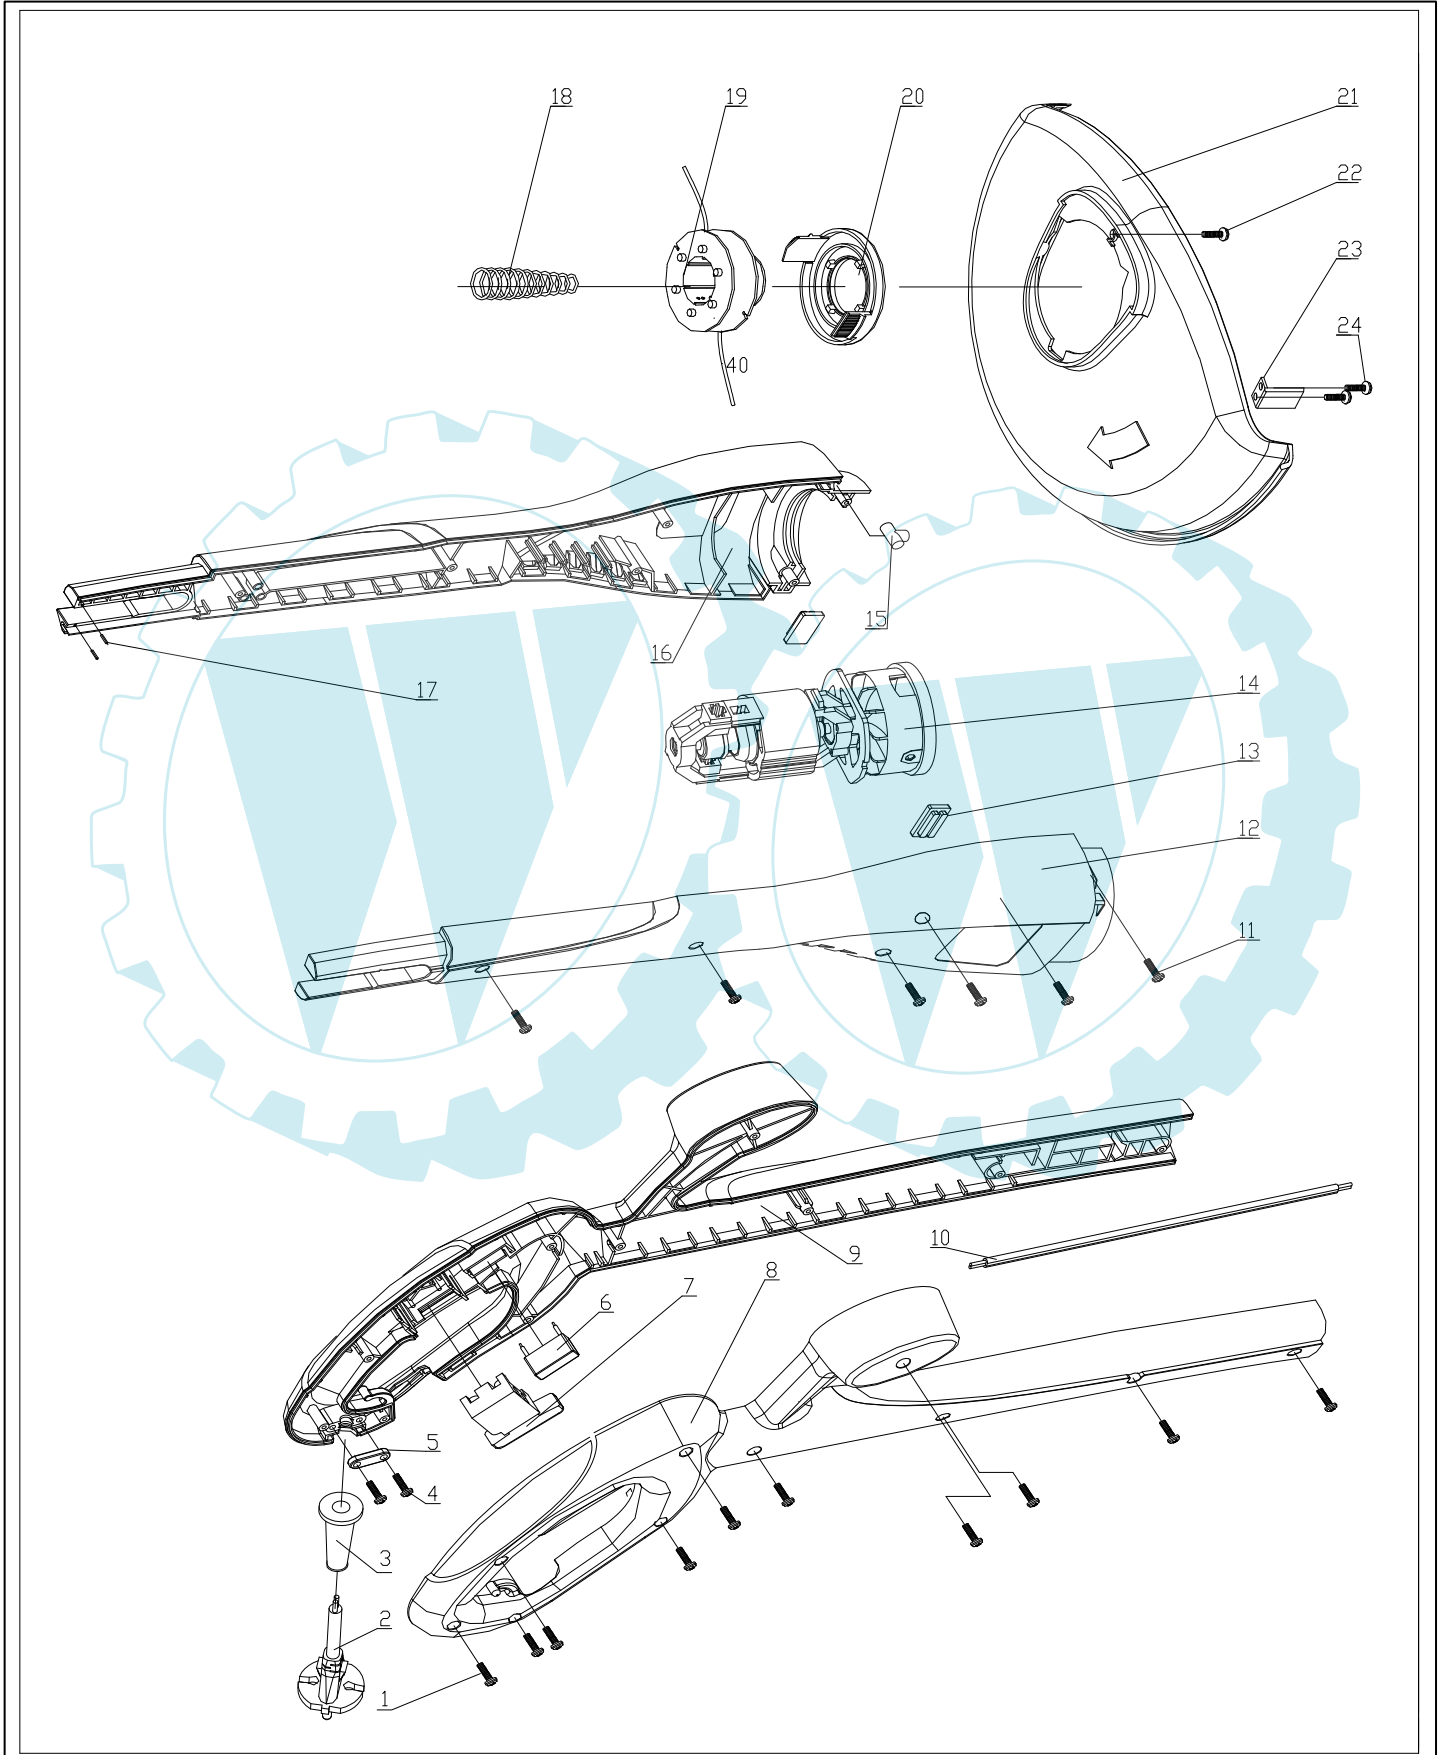

EXPLOSIVE DRAWING

Electric Grass Trimmer----N1F-GT-240/350-A

File: 0020100478ZA

Version: 1.0

Date: 28th April,2010

Spare Parts List

File: 0020100478ZA

Version: 1.0

Date: 28th April,2010

Electric Grass Trimmer----N1F-GT-240/350-A

Pos. No	Part code	Part Description	QTY	losable	damage-able	Consum-able	FOB Unit Price (USD)	Remark
1	B400013F	self-tapping screw ST3.5x16	10					
2	478001	cable	1					
3	478002	cable sleeve	1					
4	B400023F	self-tapping screw ST4.2x13	2					
5	478003	cable fixture plate	1					
6	478004	capacitor 0.22µF	1					
7	478005R9005	switch	1					
8	478006R3000	right handle	1					
9	478007R3000	left handle	1					
10	478008	connection cord	1					
11	B400013F	self-tapping screw ST3.5x16	6					
12	478009R3000	right motor housing	1					
13	478010	cushion	2					
14	478011	motor	1					
15	478012	pillar	1					
16	478013R3000	left motor housing	1					
17	478014	pin	2					
18	478015	spring	1	Y				
19	478016R9005	spool	1			Y		
20	478017R9005	spool cover	1	Y				
21	478018R9005	guard	1		Y			
22	B400022F	self-tapping screw ST4.2x9.5	1	Y				
23	478019	blade	1					
24	B400023F	self-tapping screw ST4.2x13	2					